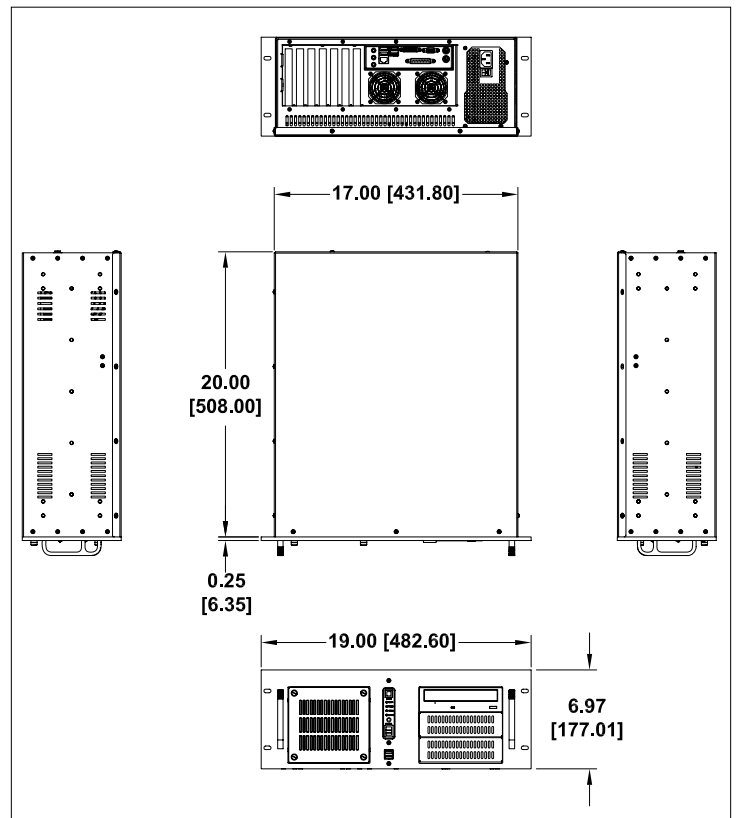

Relianz™ SCC4103111 and SCC4103211 servers, featuring up to (4) fixed internal hard drives and (3) external 5¼” full height drives, is the ideal file server, back-up storage, or general purpose solution for entry level enterprises and military applications.

Features

SCC4103111 BLACK
SCC4103211 GOLD

Chassis Characteristic	7.0H x 17.0W x 20.0L Lightweight Aluminum-Gold or Black Finish
No. of External Drive Bays	(2) 5¼” Drive Bays and (1) 5¼” CDRW/DVDRW Drive
Power Supply	750W ATX12V, Active PFC 100-240VAC
Motherboard Type	Intel® Server Board S3420GPV
CPU Type	Intel® Xeon® Processor X3430
Memory	8 DDR3 ECC UDIMM
Operating System	Windows Server 2008 R2
Internal Hard Drive	(1) 1TB SATA
Accessories	22” Rack Slides (included)