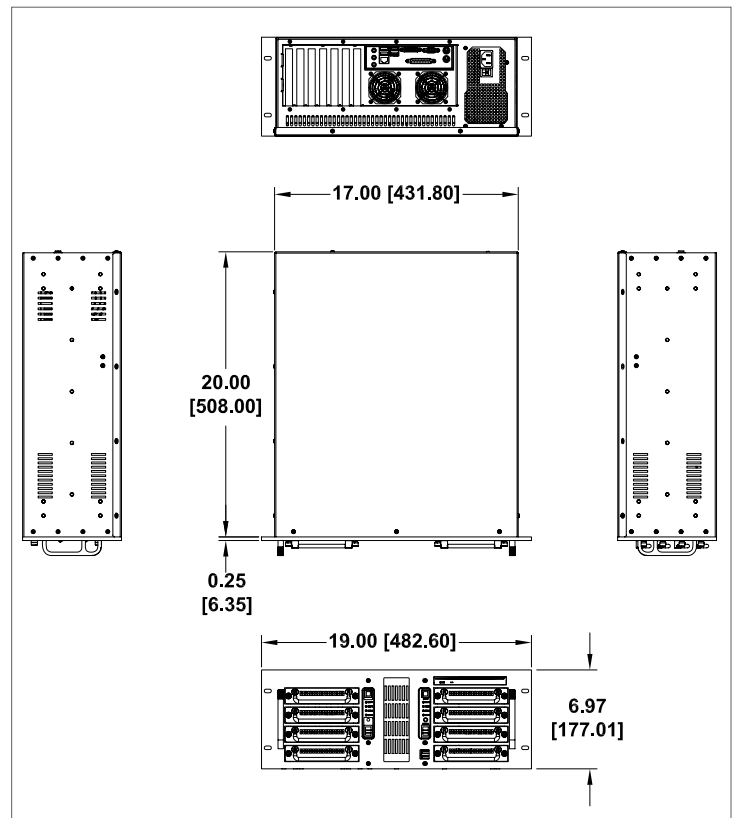

Relianz™ SCC4125111 and SCC4125211 servers, featuring (8) external removable hard drives with RAID capabilities, can be utilized as a web server to network numerous client computers requiring large amount of data storage for internet and back-up service providers, media, military applications, surveillance, educational institutions, and government offices.

Features

SCC4125111 BLACK
SCC4125211 GOLD

Chassis Characteristic	7.0H x 17.0W x 20.0L Lightweight Aluminum-Gold or Black Finish
No. of External Drive Bays	(1) Micro CD/DVD Drive and (8) Hot-Swapped Low-Profile SATA Drive Bays*
Power Supply	1200W ATX12V, Active PFC 100-240VAC
Motherboard Type	Intel® Server Board S1200BTL
CPU Type	Intel® Xeon® Processor E3-1270
Memory	12 DDR3 ECC UDIMM, RDIMM
Operating System	Windows Server 2008 R2
Internal Hard Drive	(1) 1TB SATA
Expansion Card	HighPoint RocketRAID 2320
Accessories	22" Rack Slides (included)